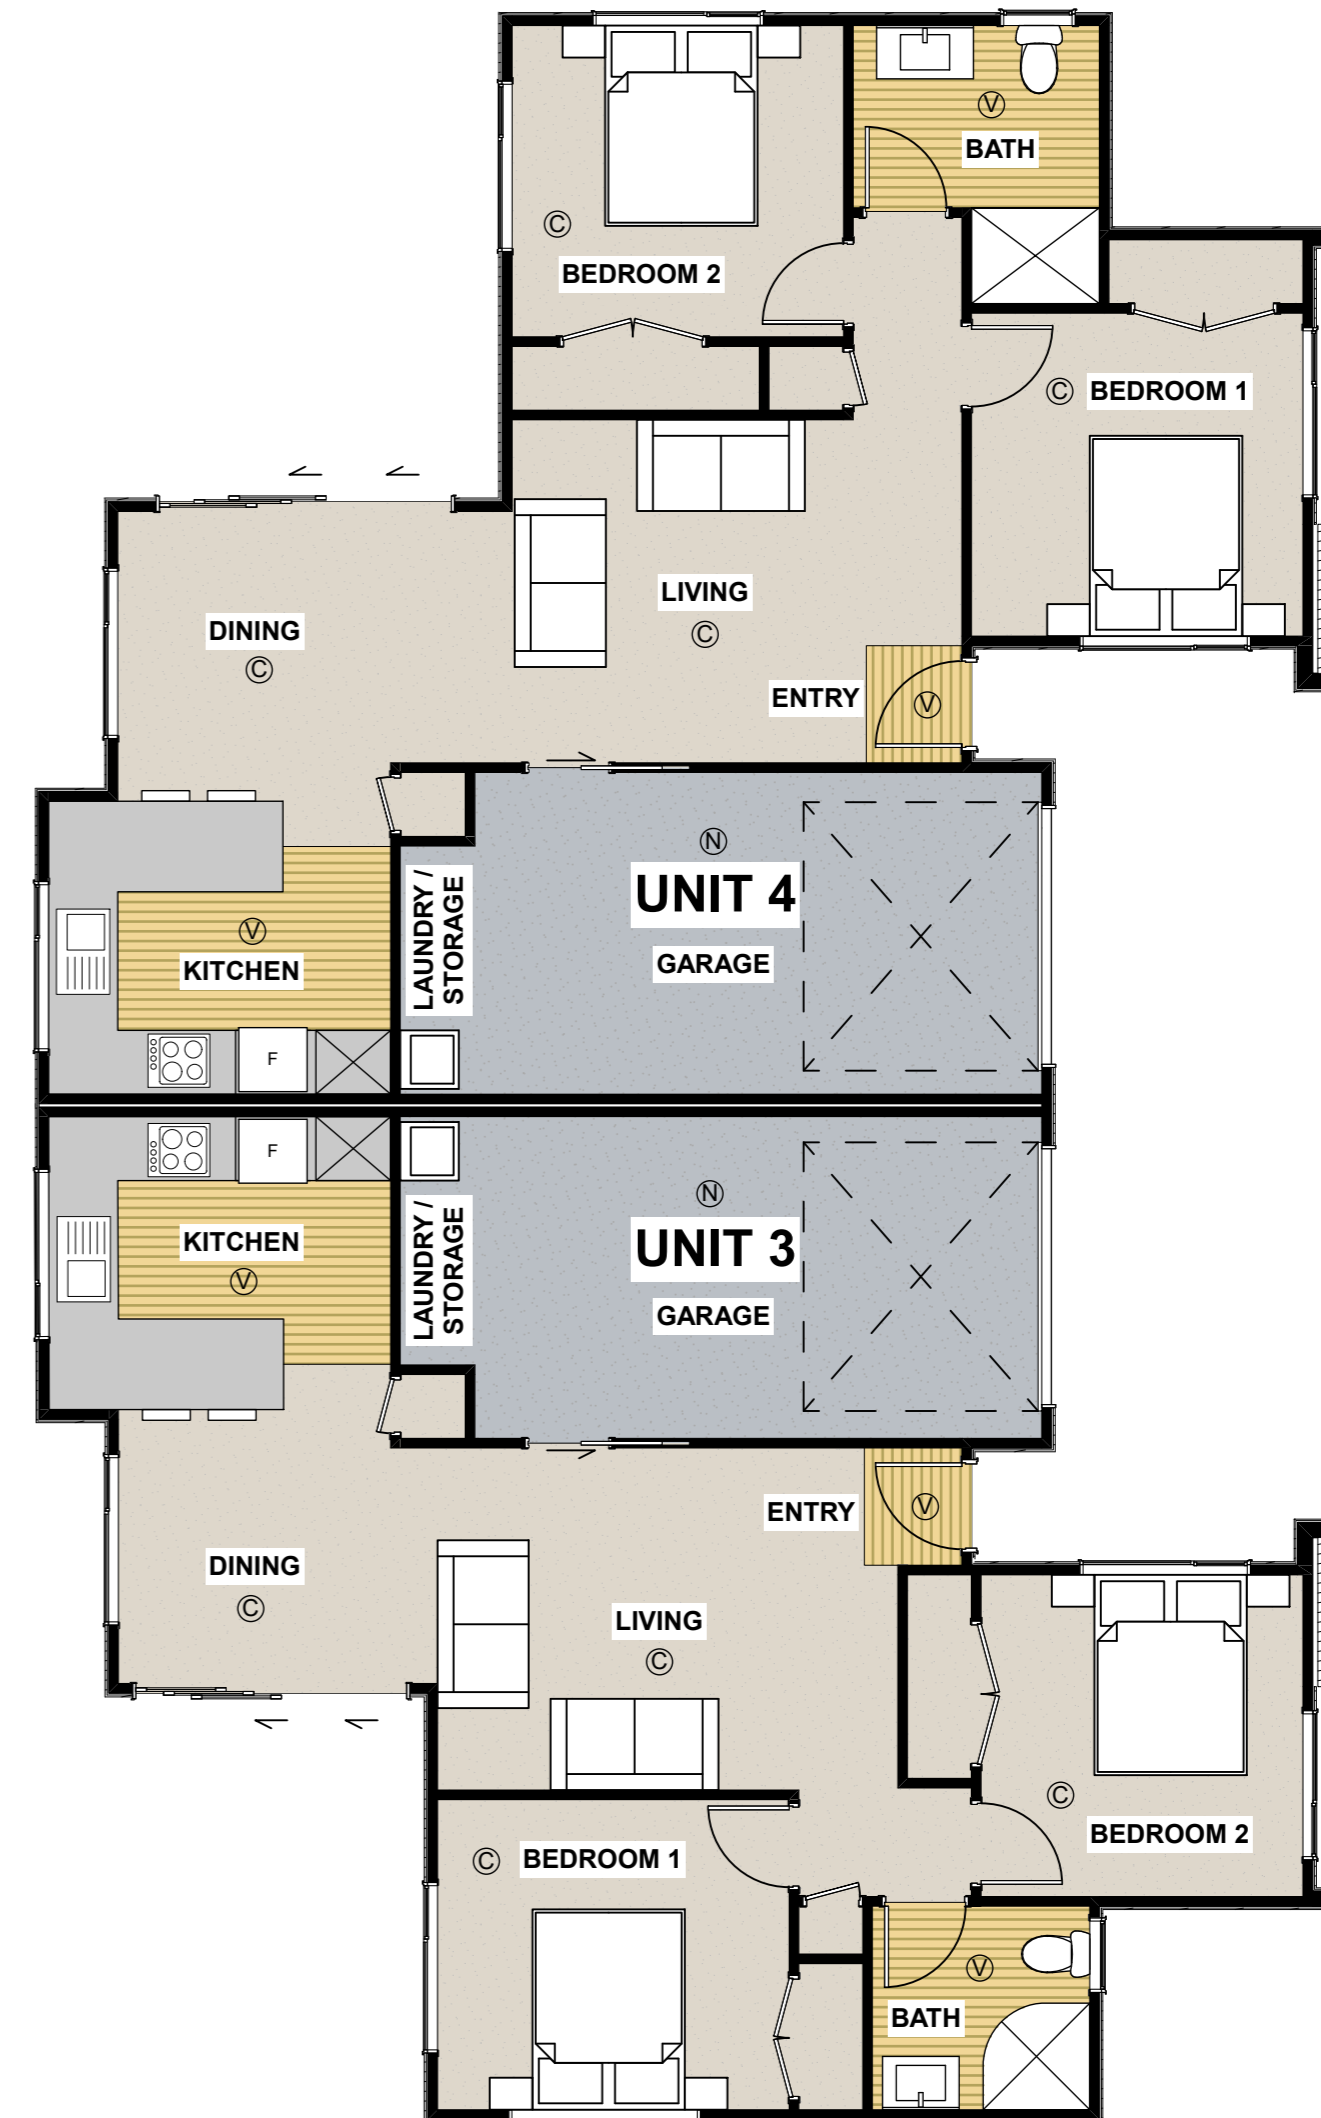

= GARAGE CARPET

= CARPET OVER SELECTED UNDERLAY

= SELECTED VINYL PLANK

UNIT 1 FLOOR AREA	108.3m ²
UNIT 2 FLOOR AREA	108.3m ²
UNIT 3 FLOOR AREA	82.0m ²
UNIT 4 FLOOR AREA	85.2m ²
TOTAL GROSS FLOOR AREA	383.8m²