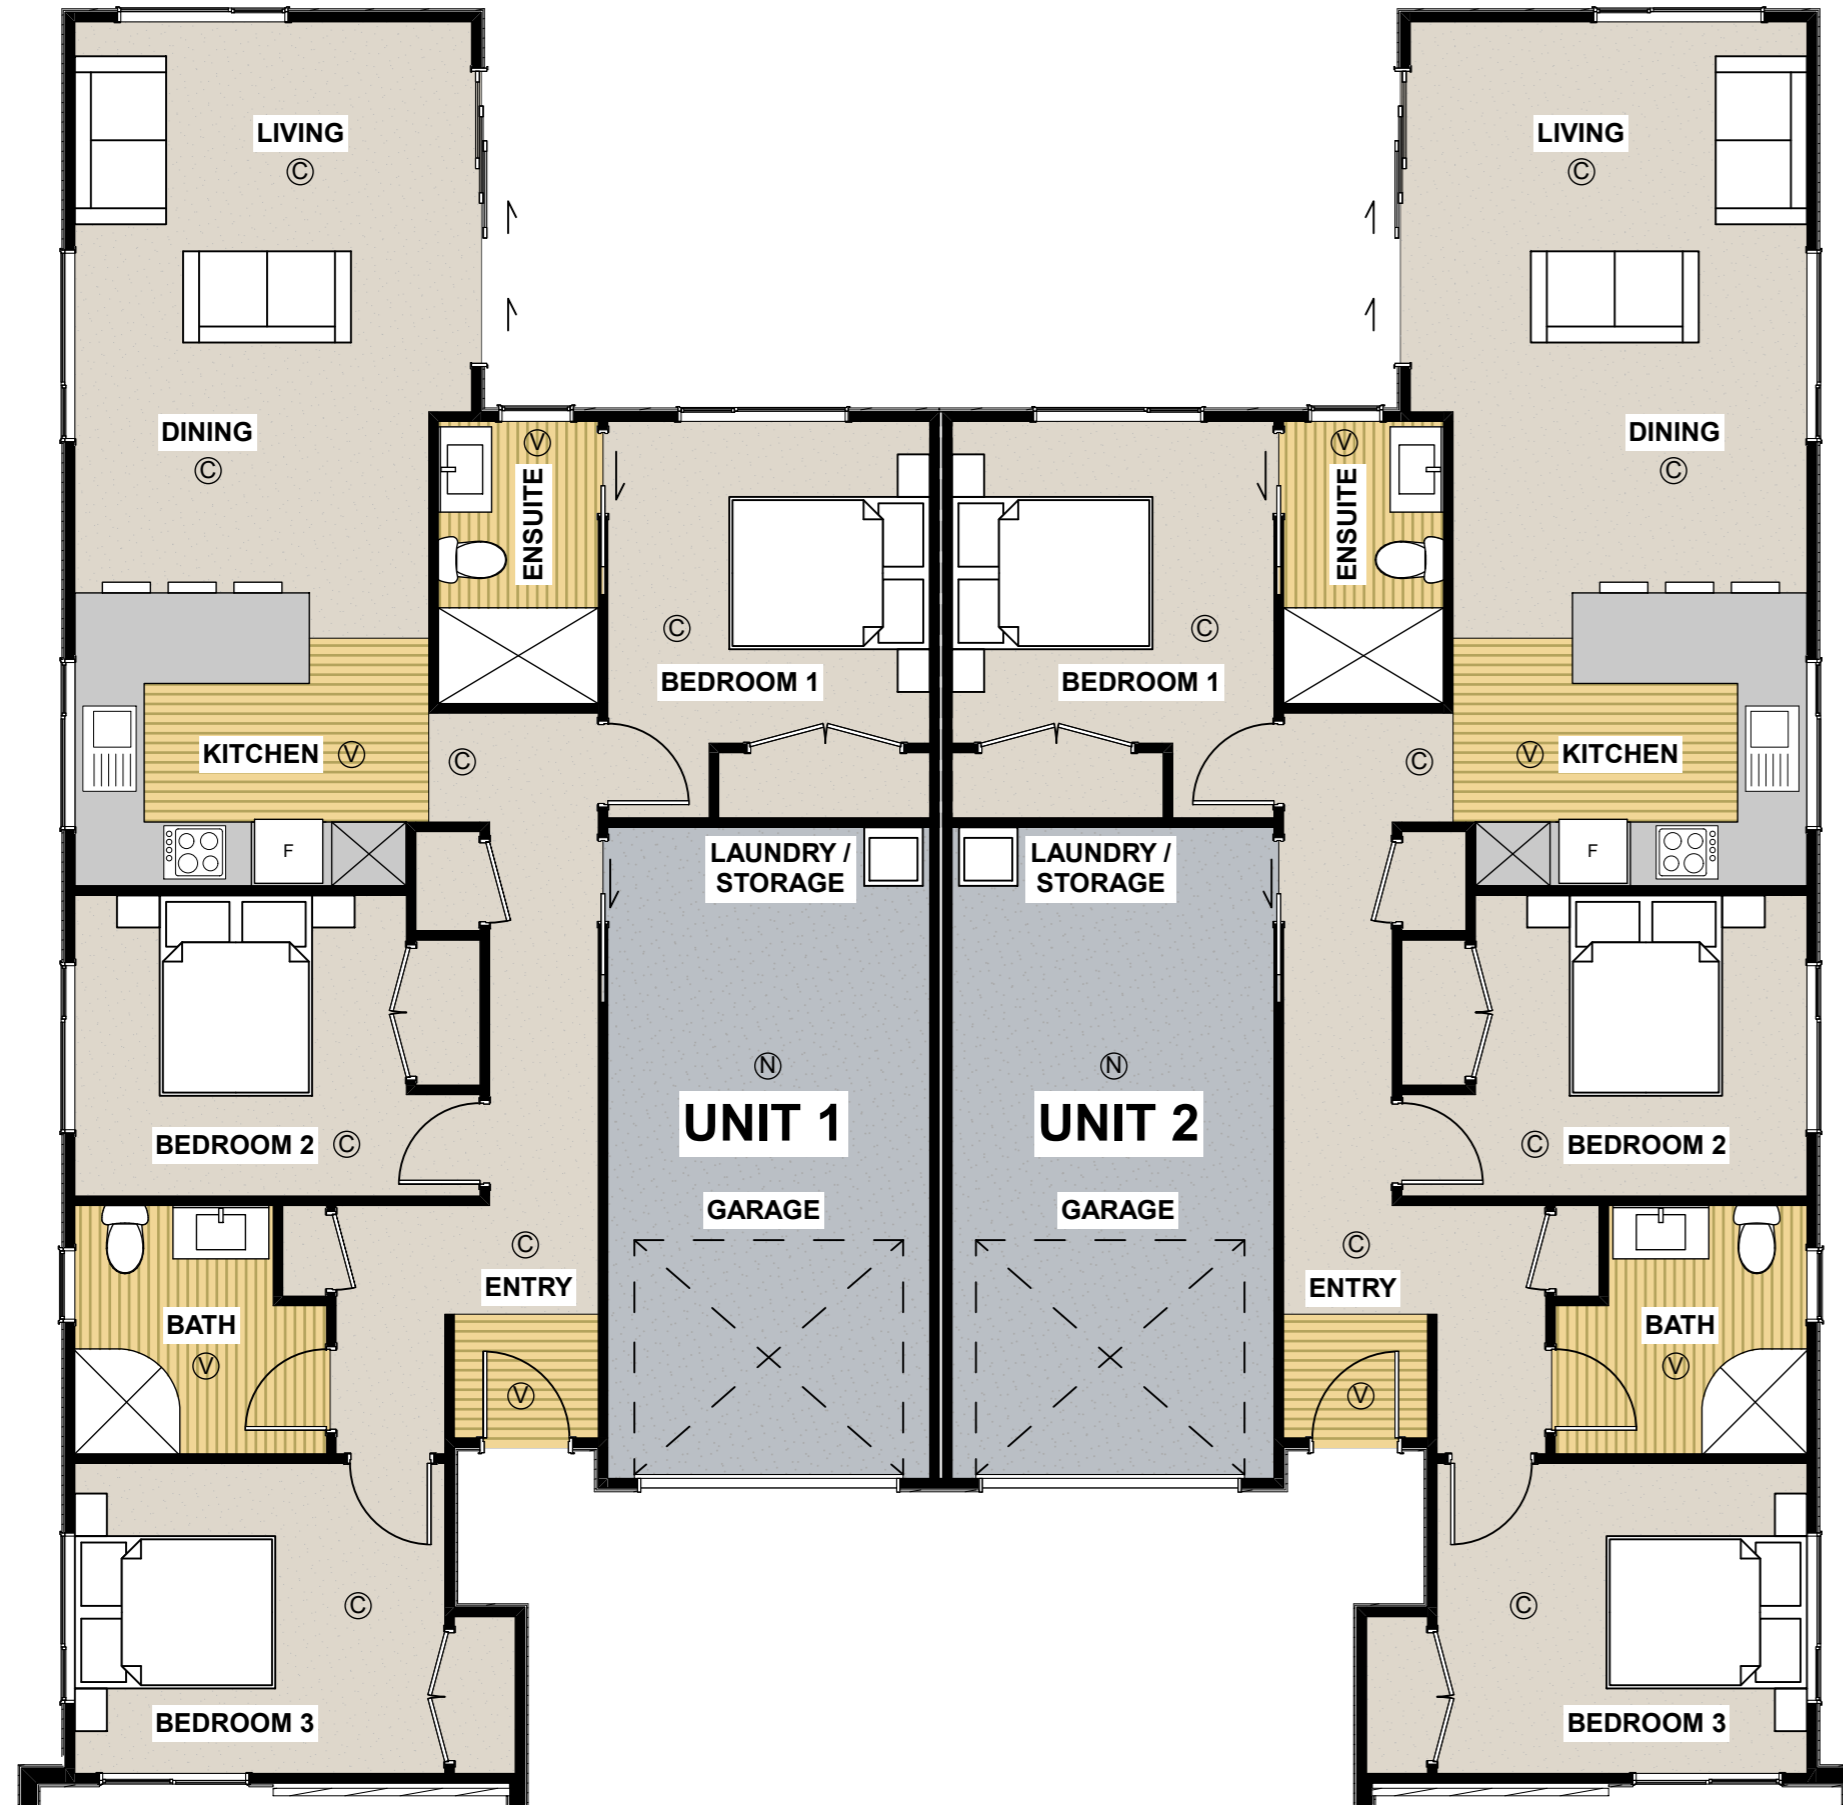

= GARAGE CARPET

= CARPET OVER SELECTED UNDERLAY

= SELECTED VINYL PLANK

UNIT 1 FLOOR AREA	108.3m ²
UNIT 2 FLOOR AREA	108.3m ²
UNIT 3 FLOOR AREA	82.0m ²
UNIT 4 FLOOR AREA	85.2m ²
TOTAL GROSS FLOOR AREA	383.8m²