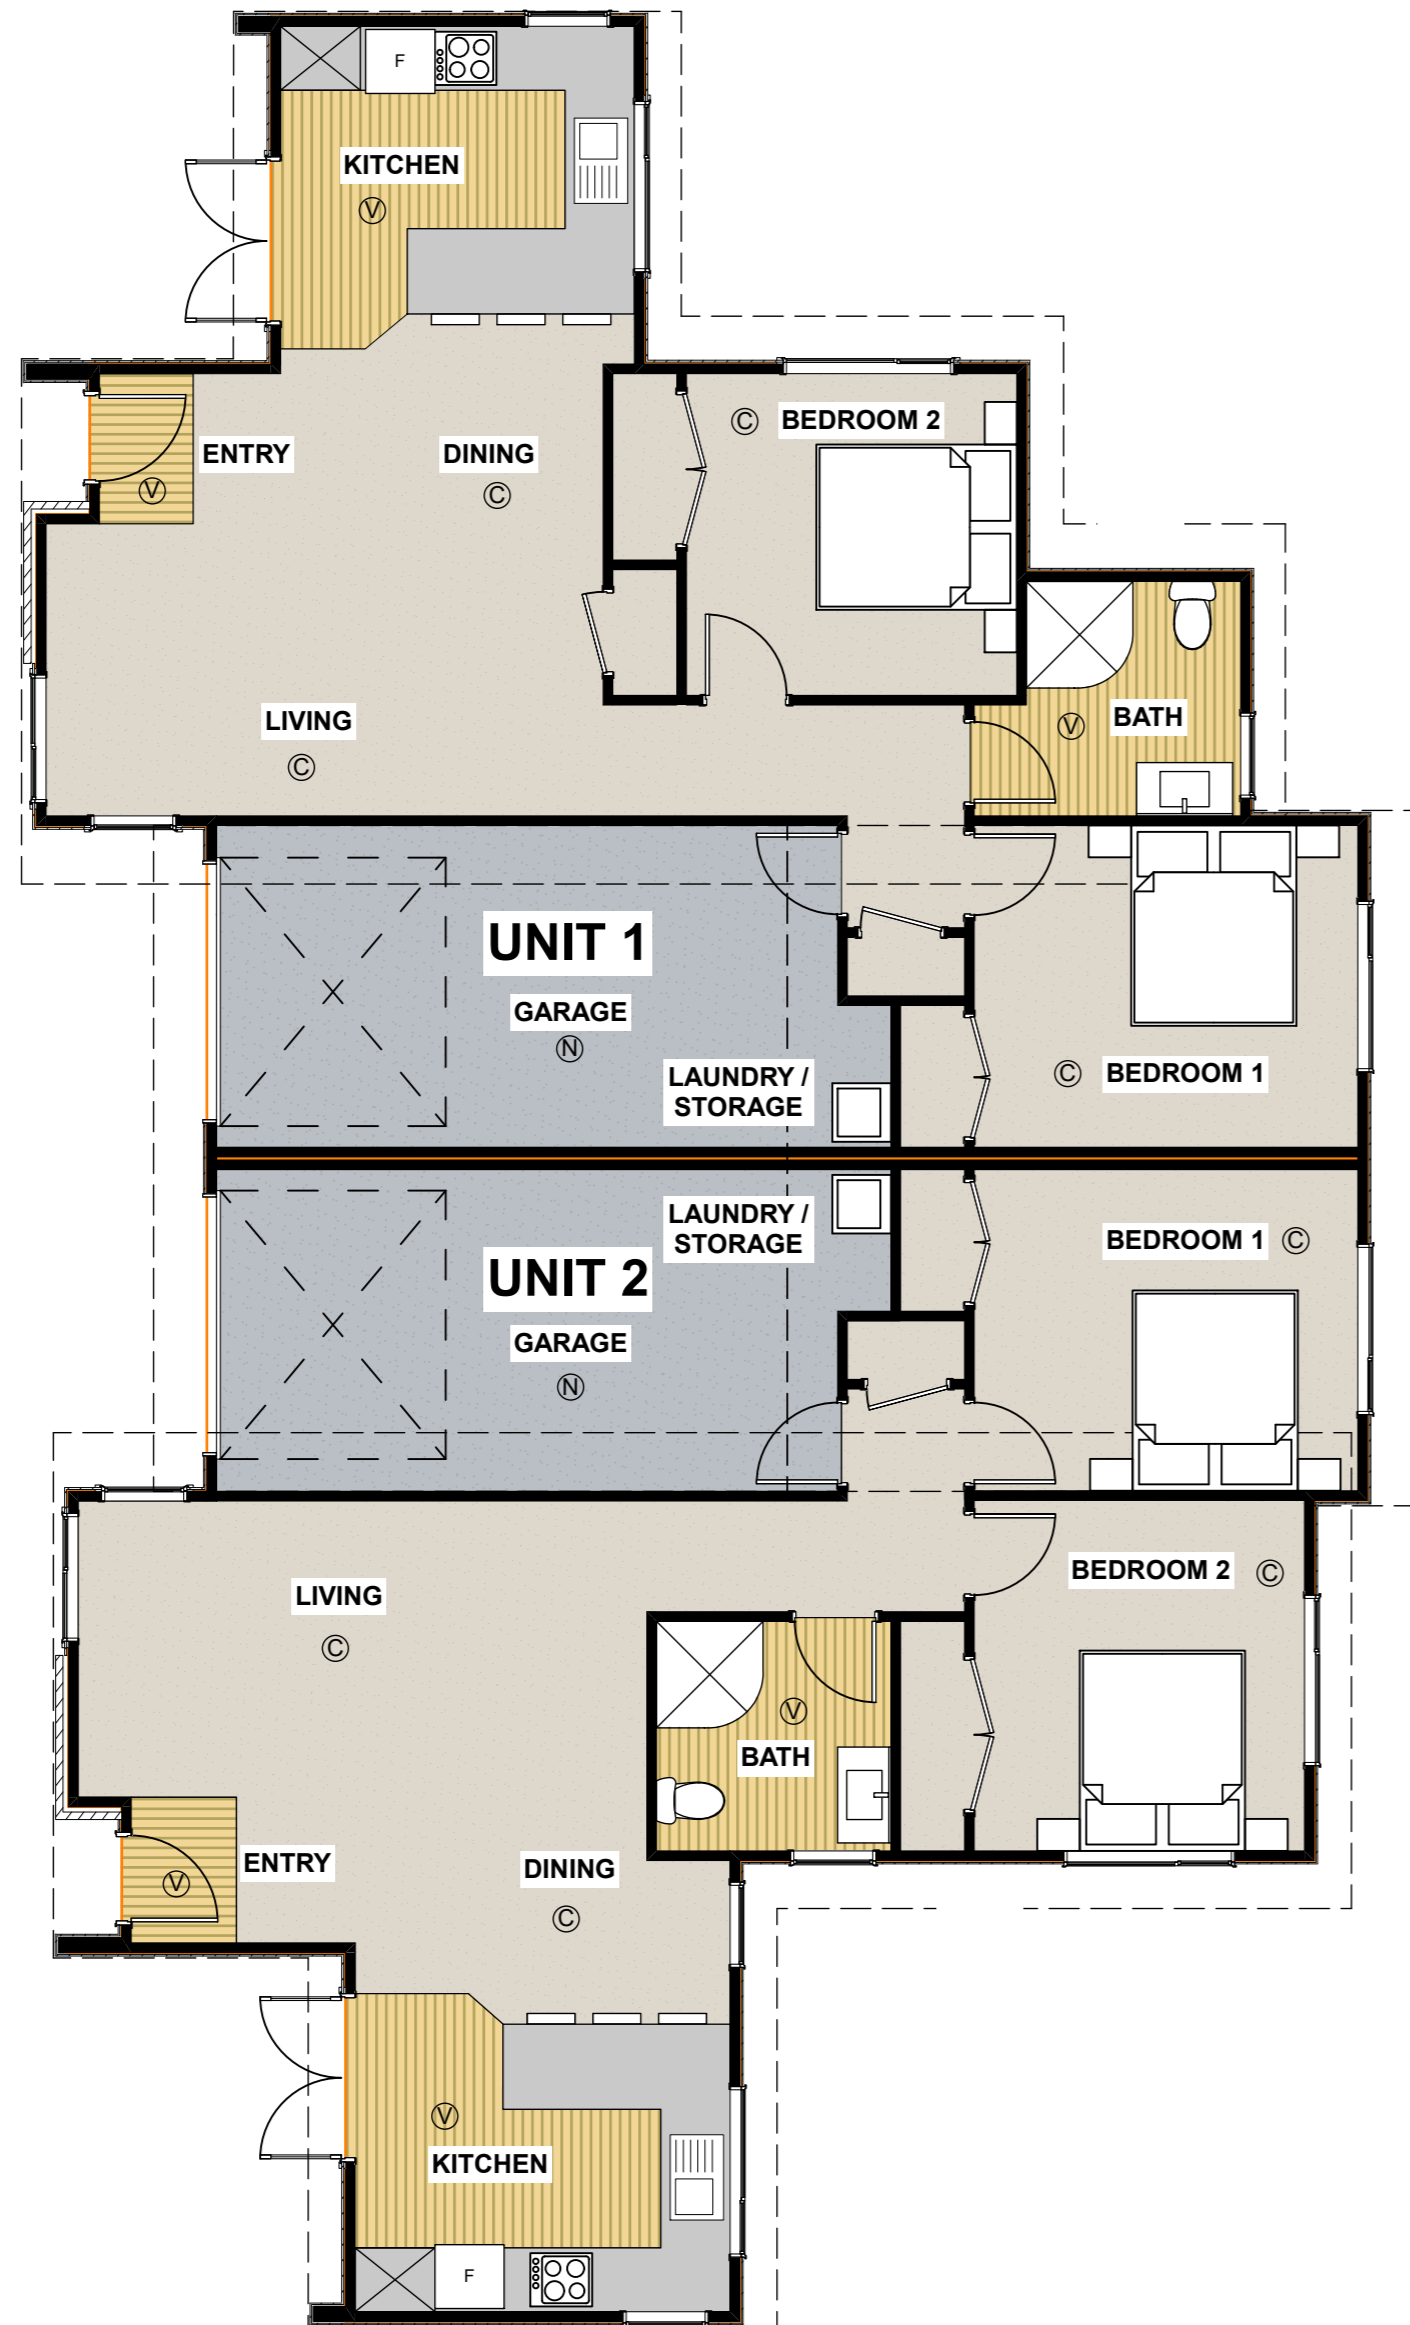

 = GARAGE CARPET

 = CARPET OVER SELECTED UNDERLAY

 = SELECTED VINYL PLANK

UNIT 1 FLOOR AREA 90.0m<sup>2</sup>  
 UNIT 2 FLOOR AREA 92.1m<sup>2</sup>

UNIT 3 FLOOR AREA 94.9m<sup>2</sup>  
 UNIT 4 FLOOR AREA 94.9m<sup>2</sup>