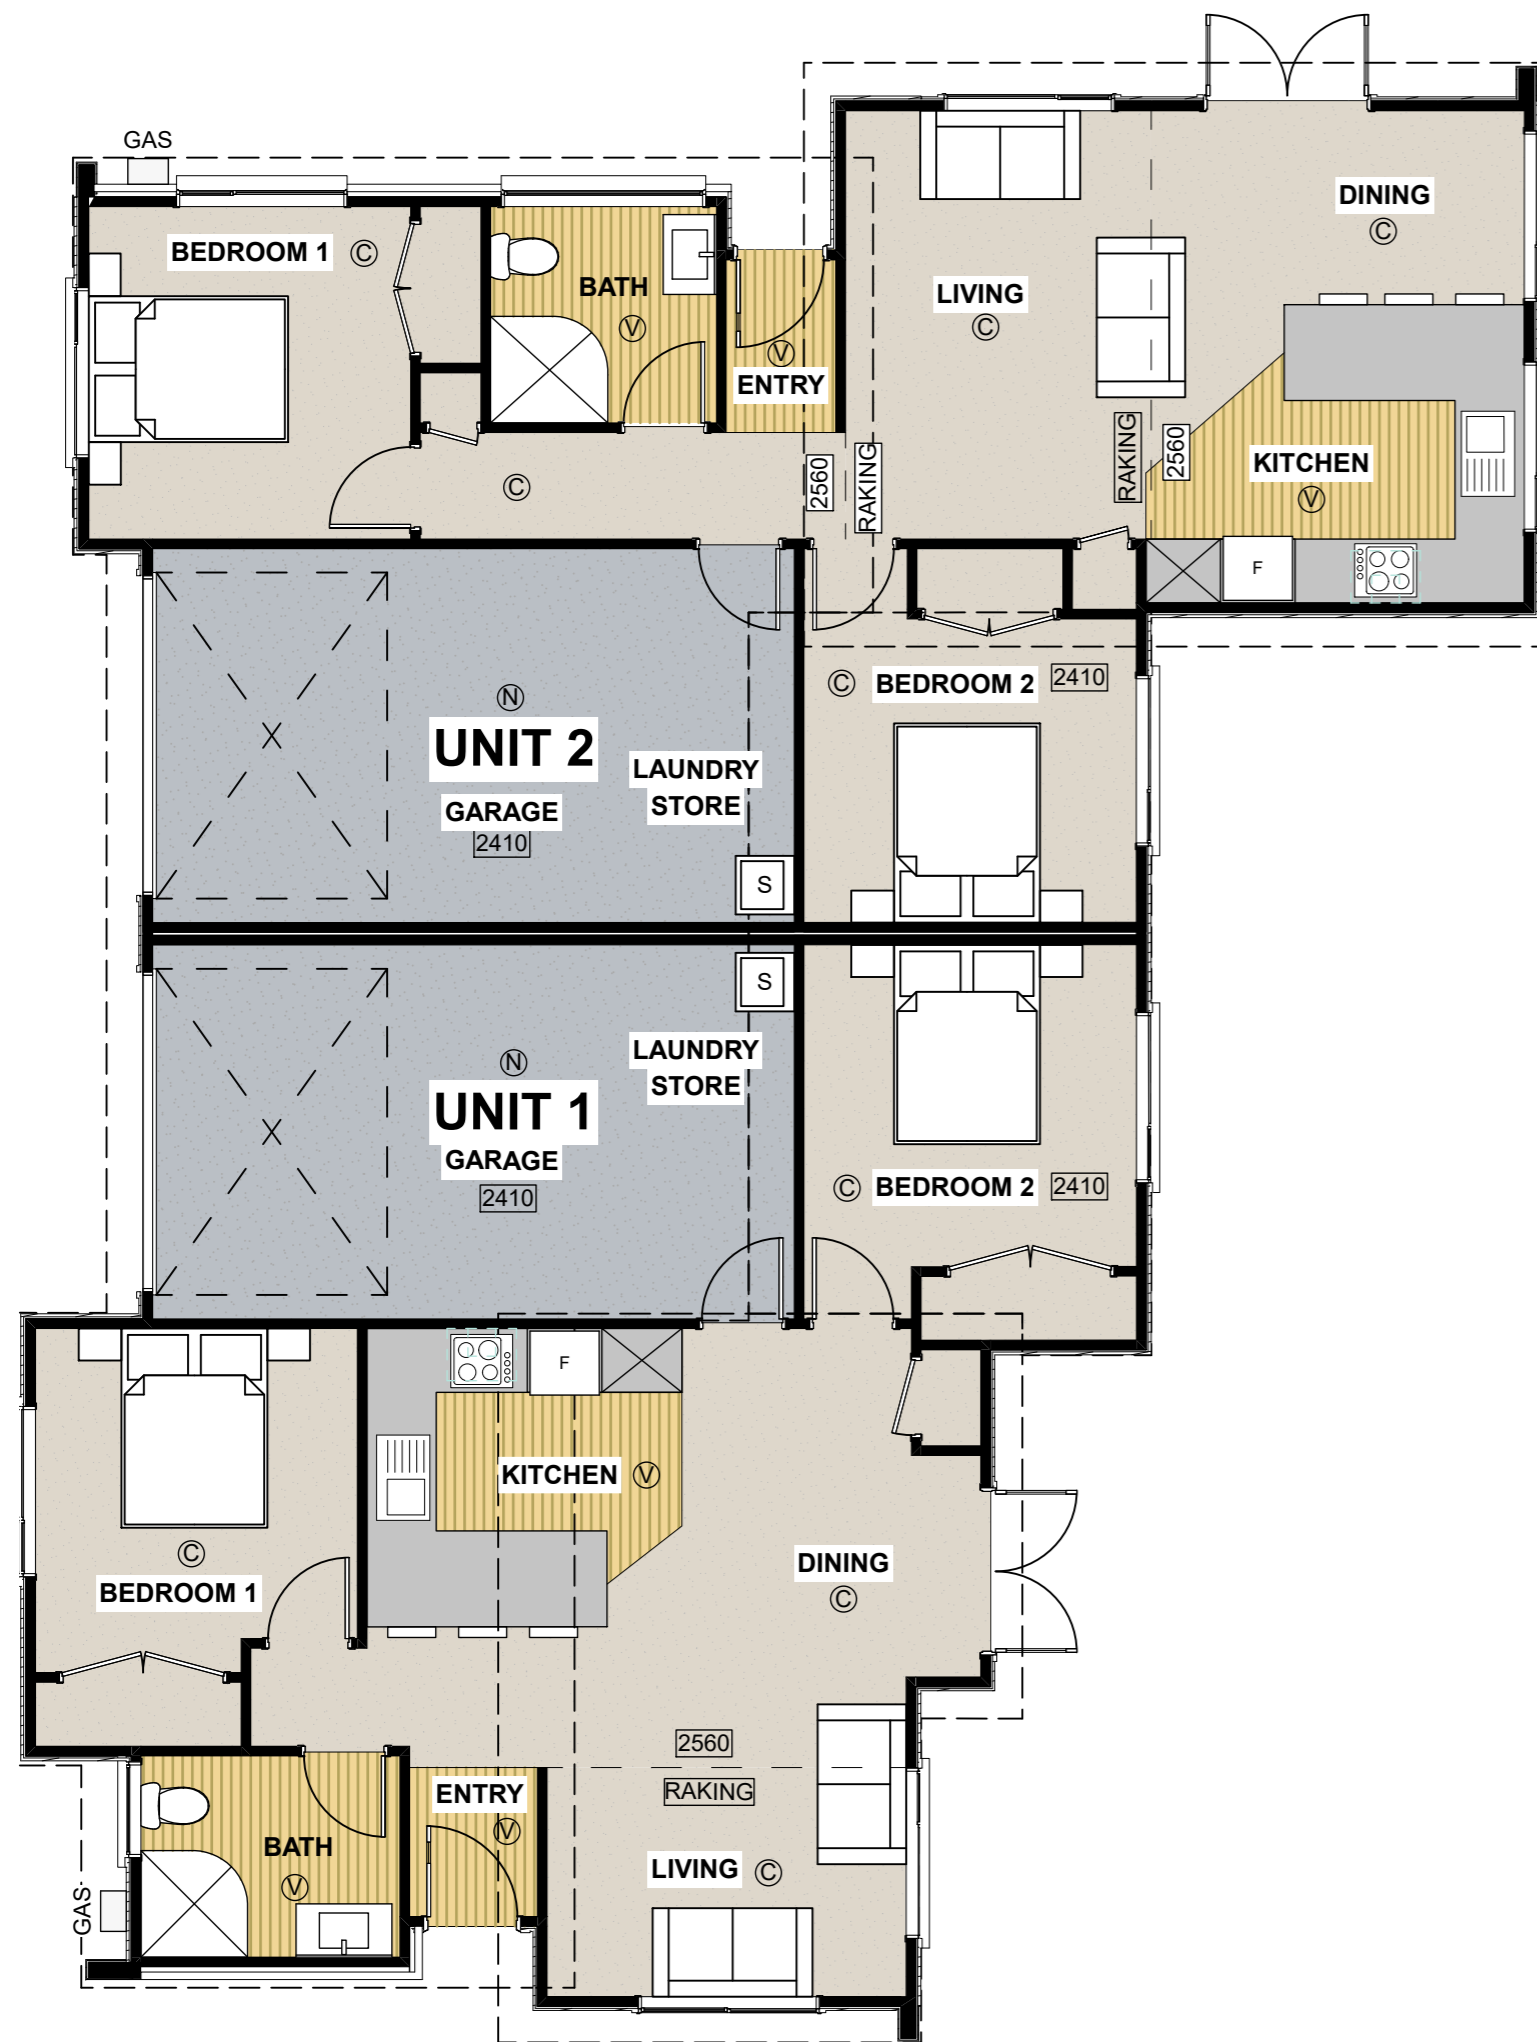

= GARAGE CARPET
 = CARPET OVER SELECTED UNDERLAY
 = SELECTED VINYL PLANK

UNIT 1 FLOOR AREA 86.4m²
 UNIT 2 FLOOR AREA 86.4m²

UNIT 3 FLOOR AREA 118.2m²
 UNIT 4 FLOOR AREA 118.2m²